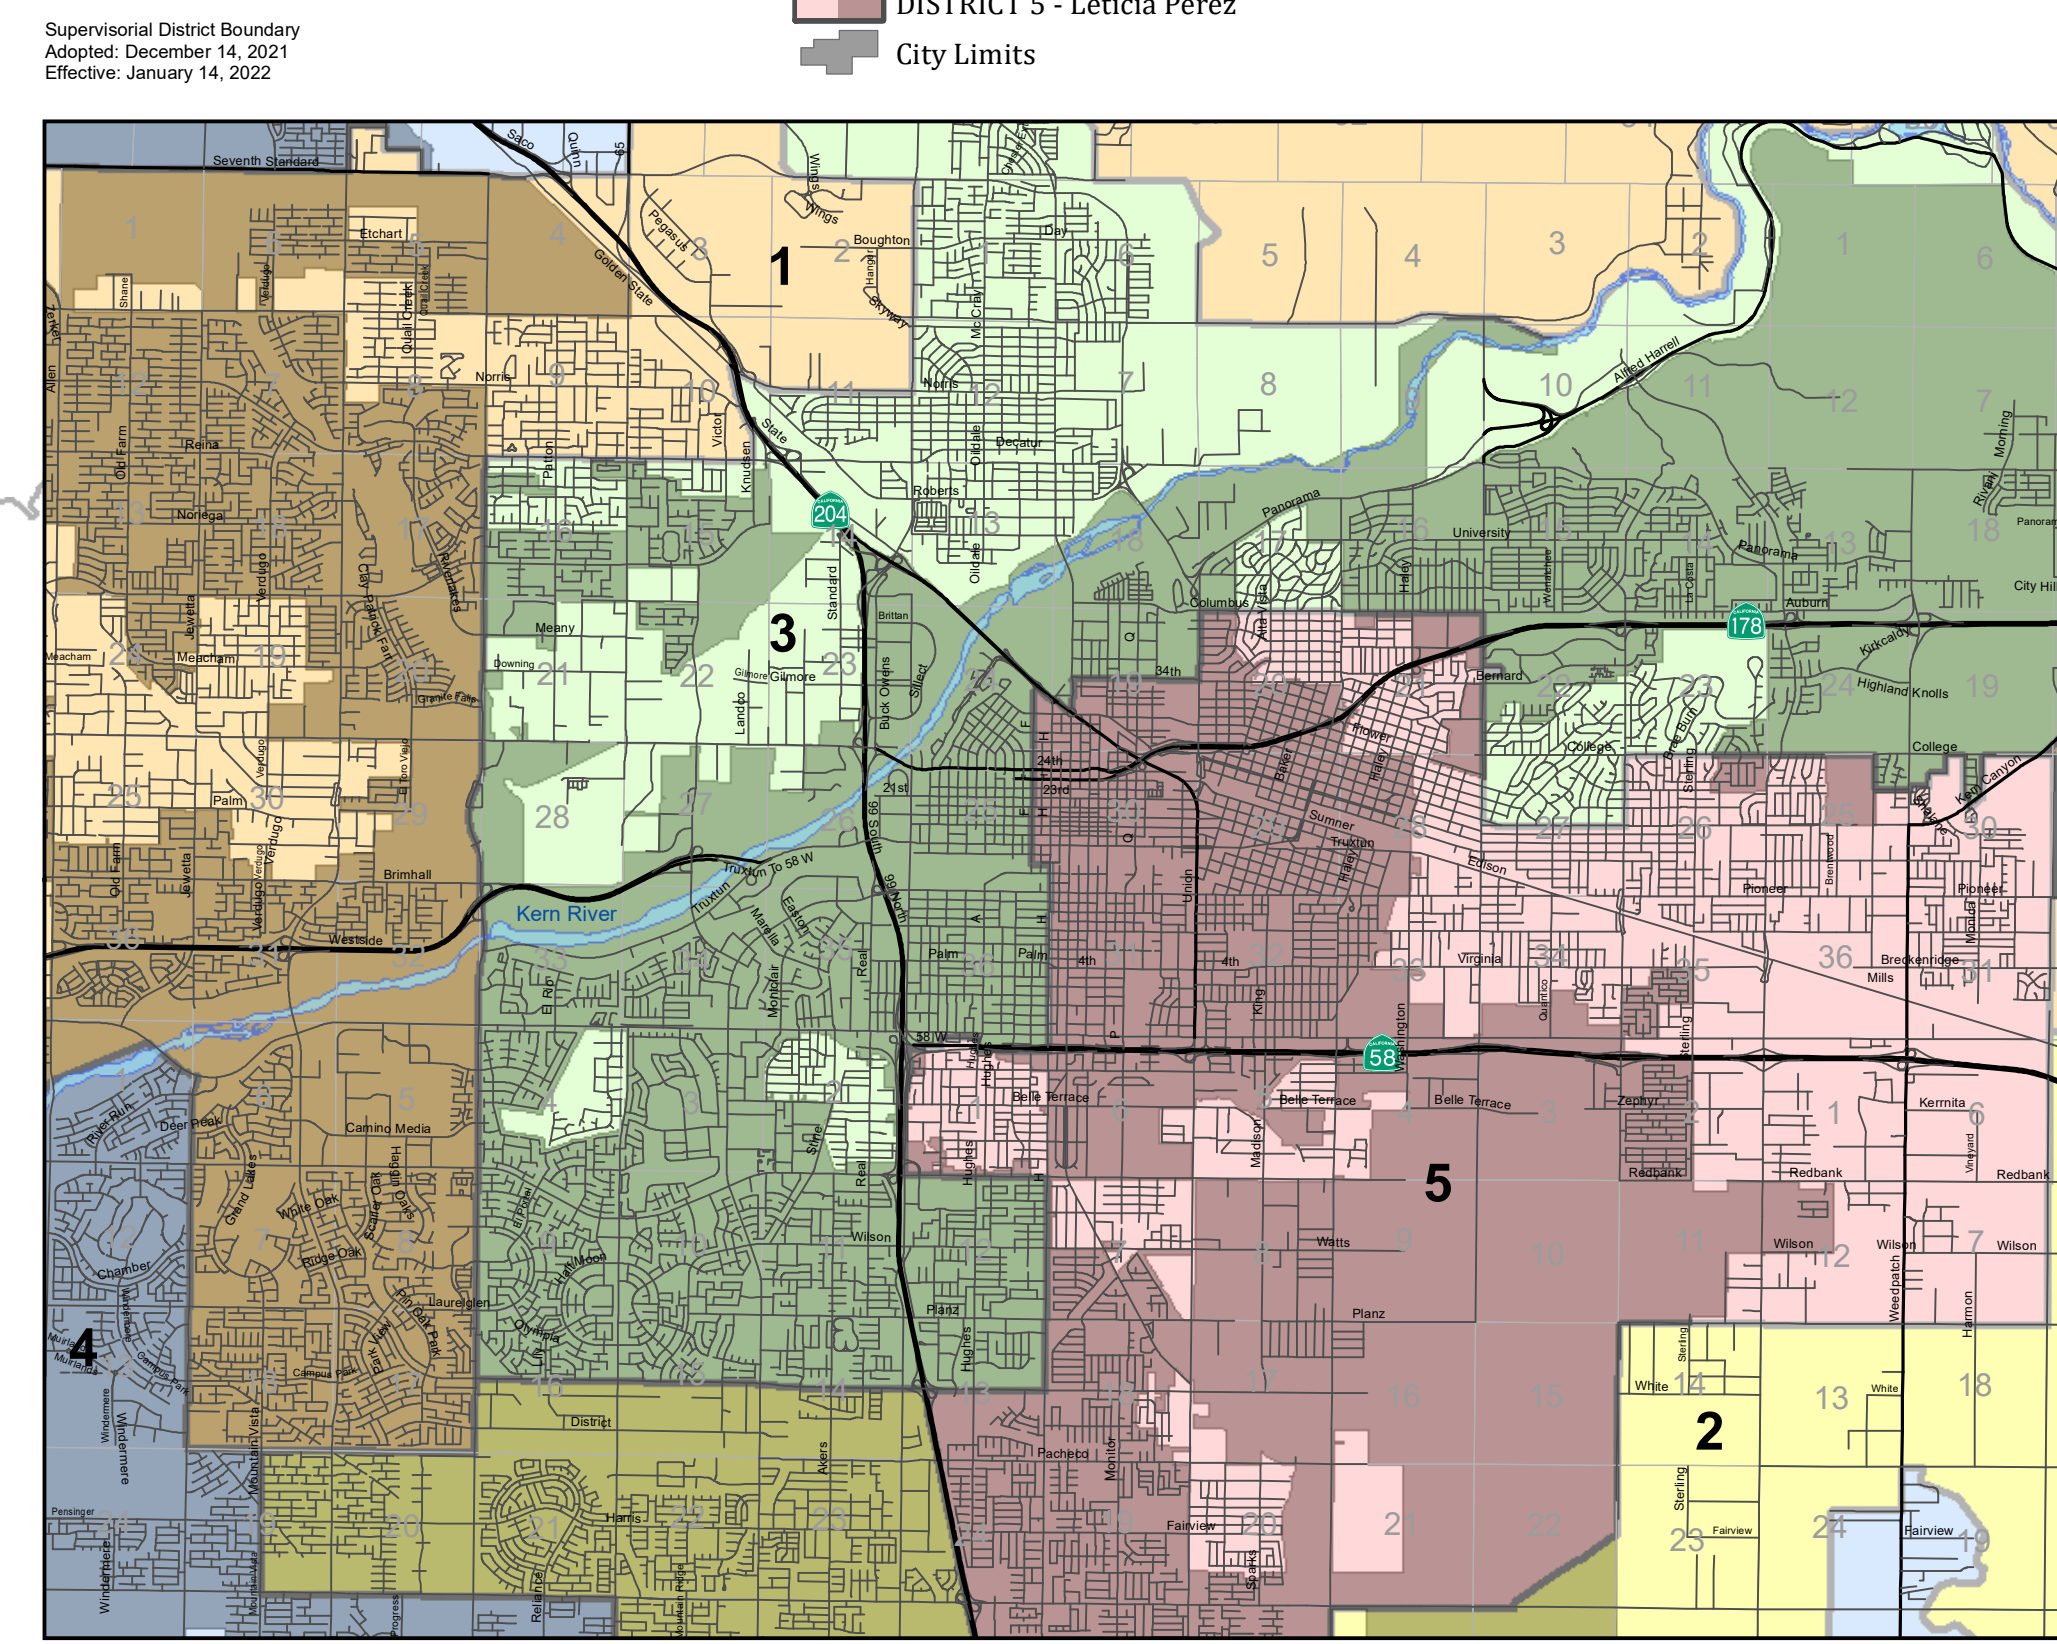

Inset - Bakersfield Area